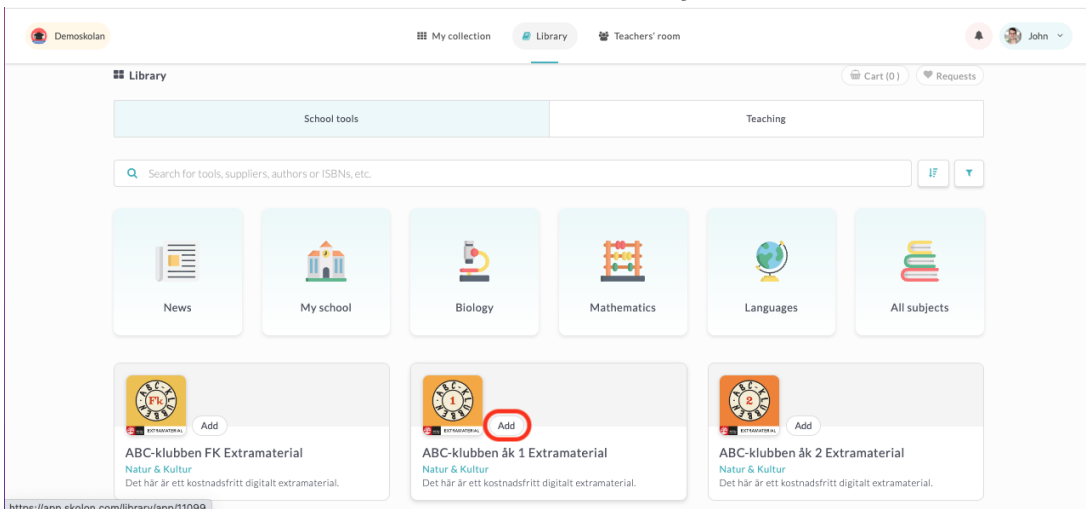

Add a free tool

Noah Kapteijn - 2022-11-21 - Library

<input checked="" type="checkbox"/> Elev	<input checked="" type="checkbox"/> Lärare	<input checked="" type="checkbox"/> Administratör
--	--	---

Go to the School's library and browse or search for the free tool you want to add. These tools have an **Add icon**, click on this to add the tool to **My Collection**.

A pop up confirms that the tool has been added to My Collection.