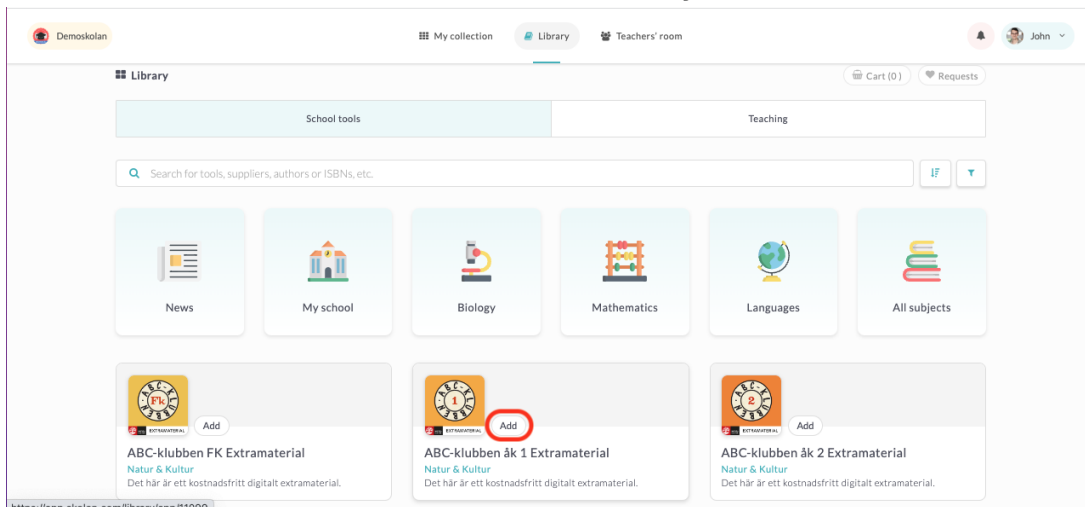

Add a free tool

Noah Kapteijn - 2022-11-21 - Library

<input checked="" type="checkbox"/> Elev	<input checked="" type="checkbox"/> Lärare	<input checked="" type="checkbox"/> Administratör
--	--	---

Go to the School's library and browse or search for the free tool you want to add. These tools have an **Add icon**, click on this to add the tool to **My Collection**.

A pop up confirms that the tool has been added to My Collection.