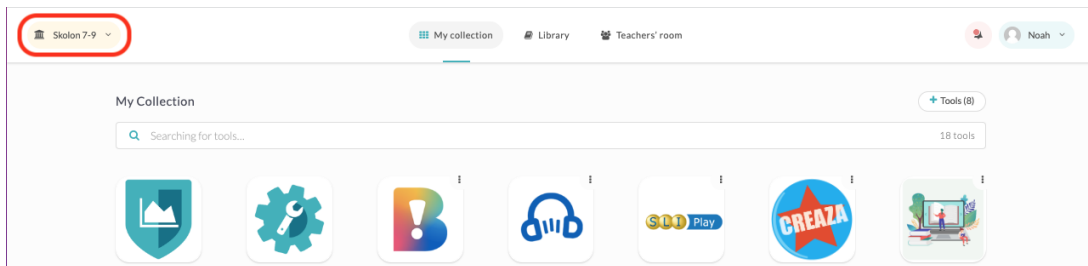

When you click on the name, you will see the options you have to choose from.