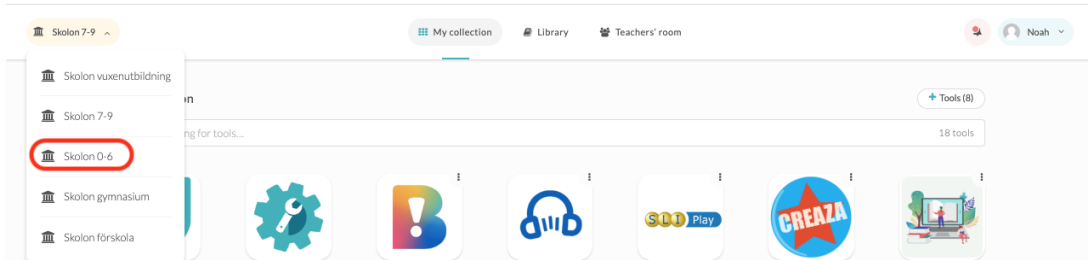

Are you missing a school that you are supposed to be connected to? Contact your teacher or you Skolon-administrator