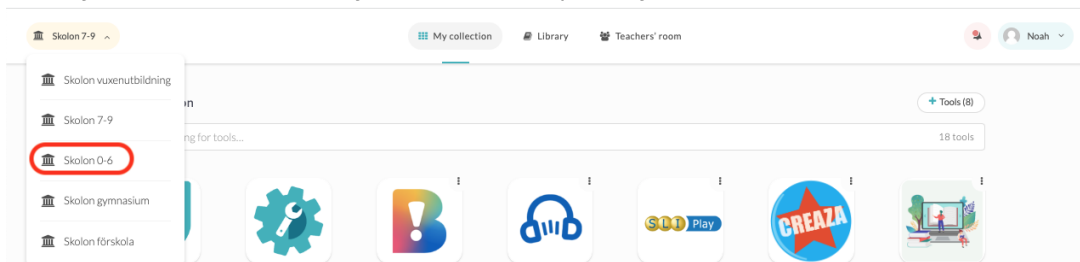

Are you missing a school that you are supposed to be connected to? Contact your teacher or you Skolon-administrator