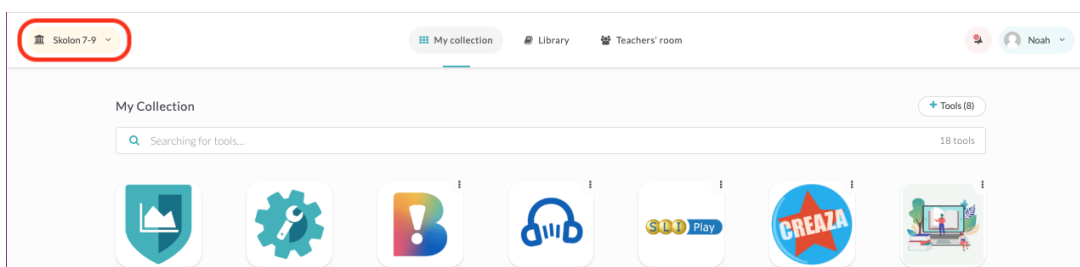

How to change school in Skolon

To switch between schools inside Skolon, simply click on the school name in the upper left corner.

When you click on the name, you will see the options you have to choose from.